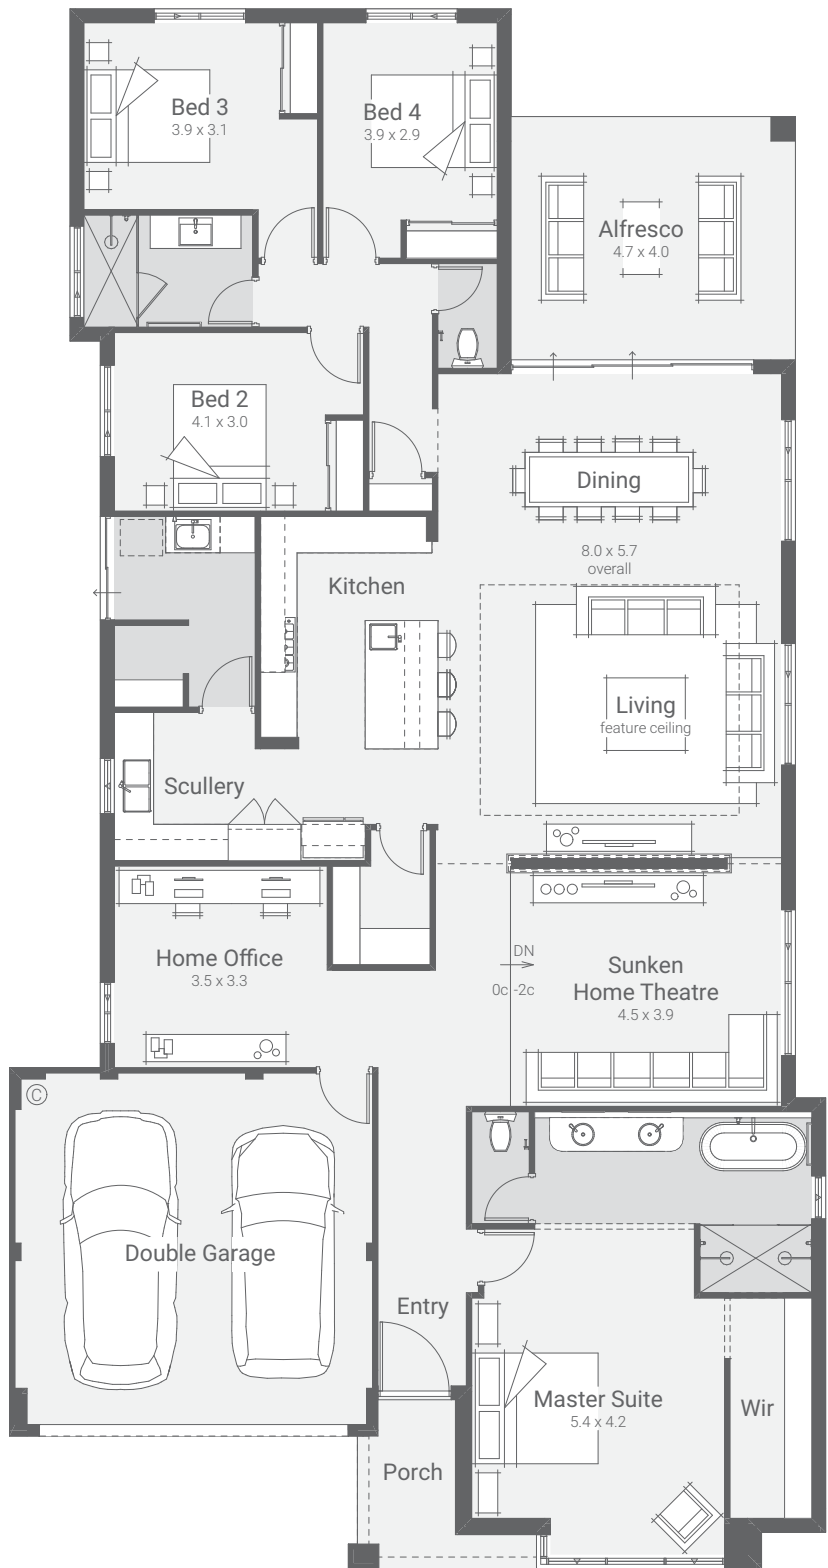

Easton

Display

 4
  2
  15m suggested lot width

Ground Floor	233.41 m
Garage	35.22 m
Alfresco	18.89 m
Porch	5.06 m
Total	292.58 m ²

Speak to a New Homes Consultant *today*