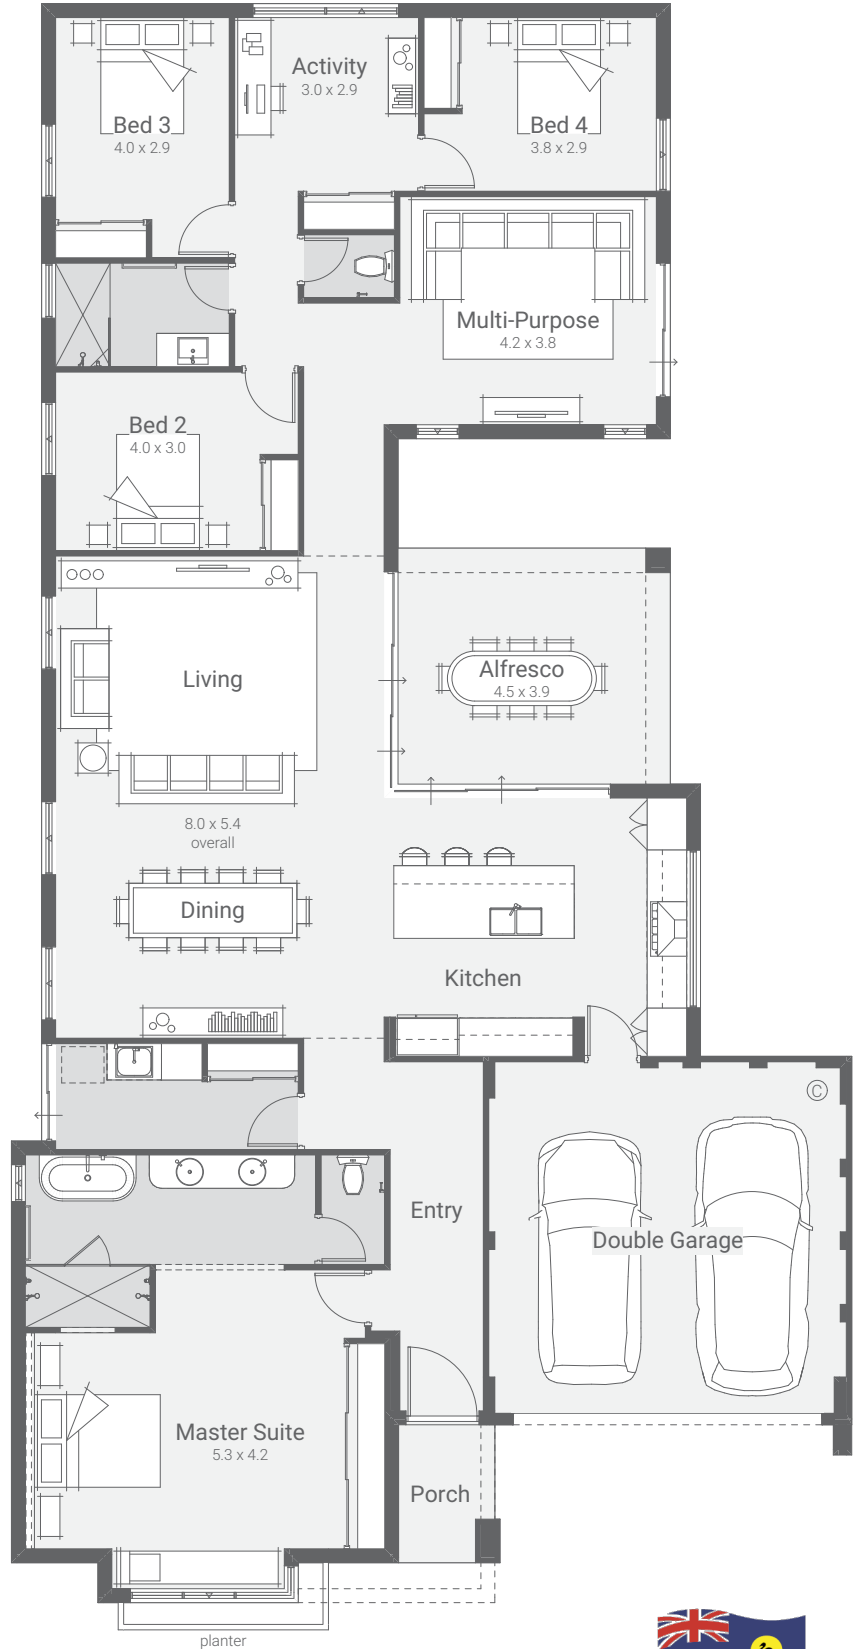

# Oslo

DISPLAY

 4
  2
  15m suggested lot width

Ground Floor	221.78 m
Garage	35.41 m
Alfresco	17.55 m
Porch	3.69 m
Total	278.43 m <sup>2</sup>

Speak to a New Homes Consultant *today*

© This design is the sole property of ABN Residential WA Pty Ltd. trading as Dale Alcock Homes and there is no implied license of its use for any purpose. BC5409