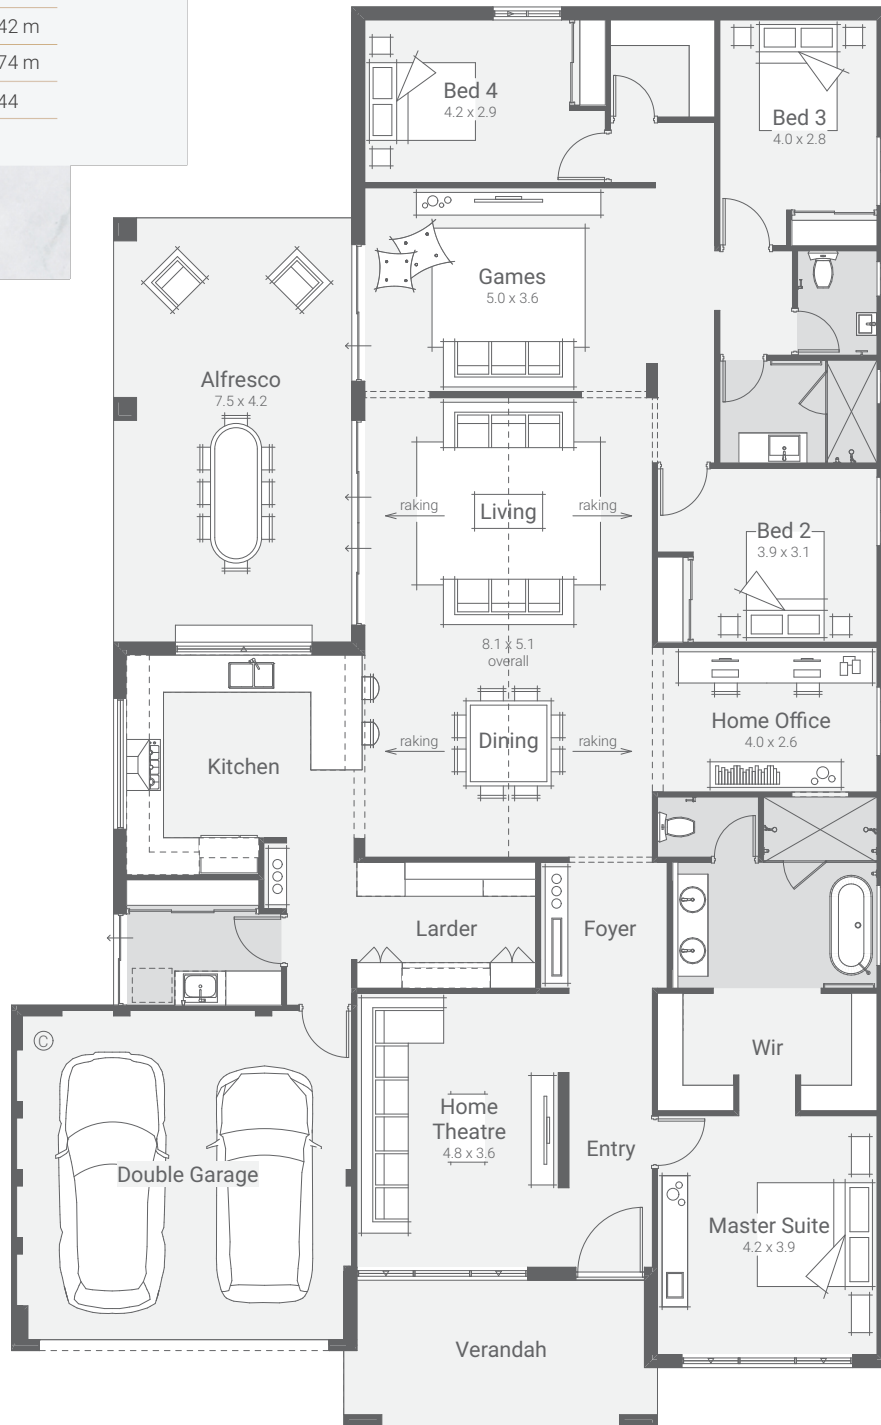

Archipelago

DISPLAY

 4
  2
  17m suggested lot width

Ground Floor	246.98 m
Garage	35.30 m
Alfresco	31.42 m
Verandah	13.74 m
Total	327.44

Speak to a New Homes Consultant *today*