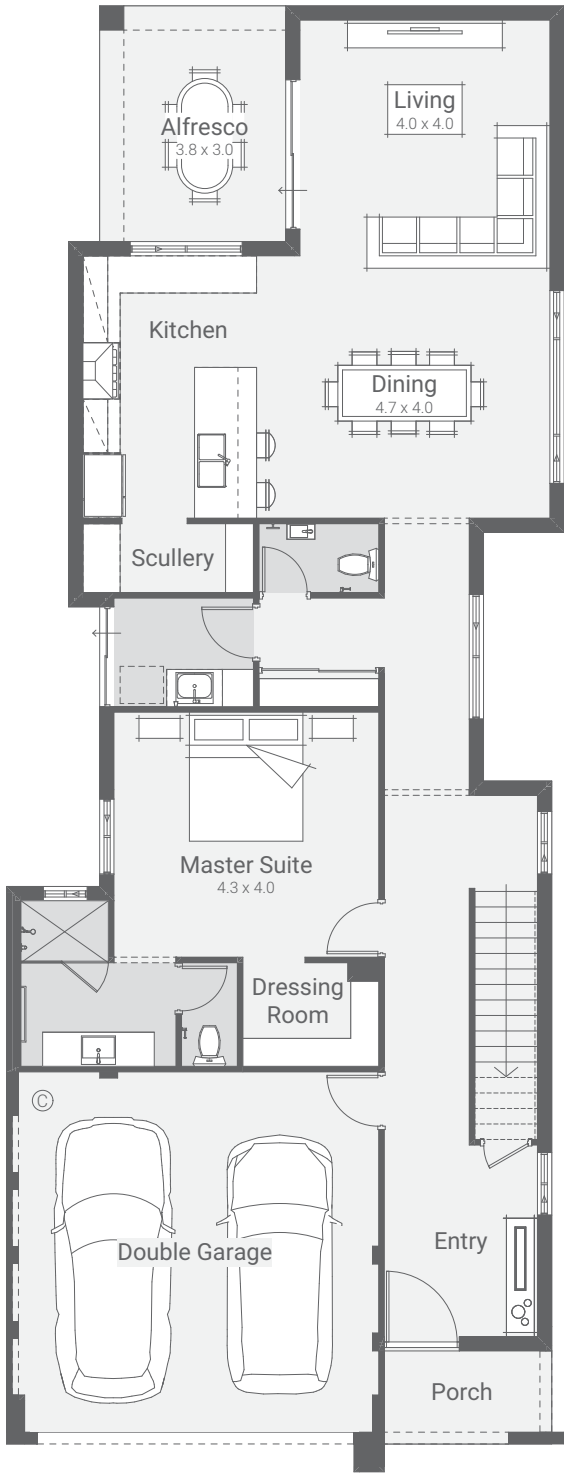

# Everton

VISION SERIES

 4
  2
  10m suggested lot width

Ground Floor	131.19 m
First Floor	81.67 m
Garage	35.38 m
Alfresco	11.40 m
Porch	4.09 m
Total	263.73 m

Ground Floor

First Floor

Speak to a New Homes Consultant *today*