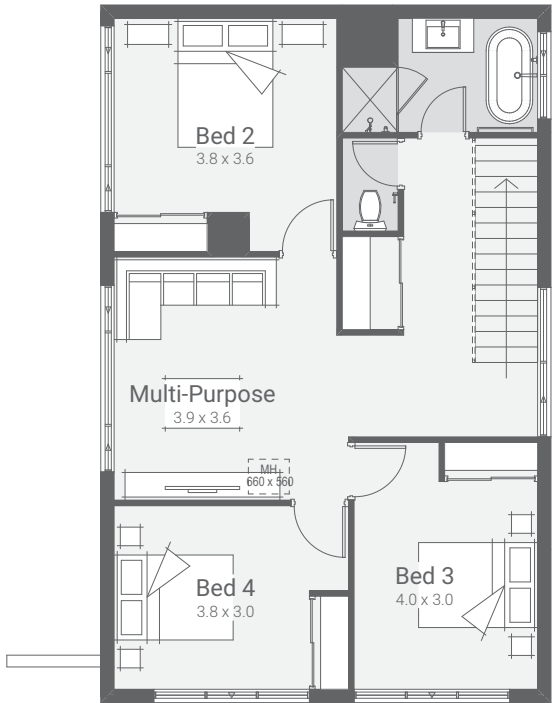

# Everton

VISION SERIES

 4
  2
  10m suggested lot width

Ground Floor	131.19 m
First Floor	81.67 m
Garage	35.38 m
Alfresco	11.40 m
Porch	4.09 m
Total	263.73 m

Ground Floor

First Floor

Speak to a New Homes Consultant *today*