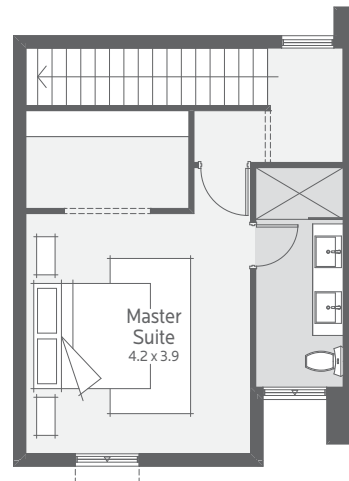

Ground Floor

3

2

8.5m

Suggested
lot width

Ground Floor	104.83
First Floor	42.86
Garage	34.18
Porch	2.47
Total:	184.34m²

First Floor

Does this home feel
right for you?