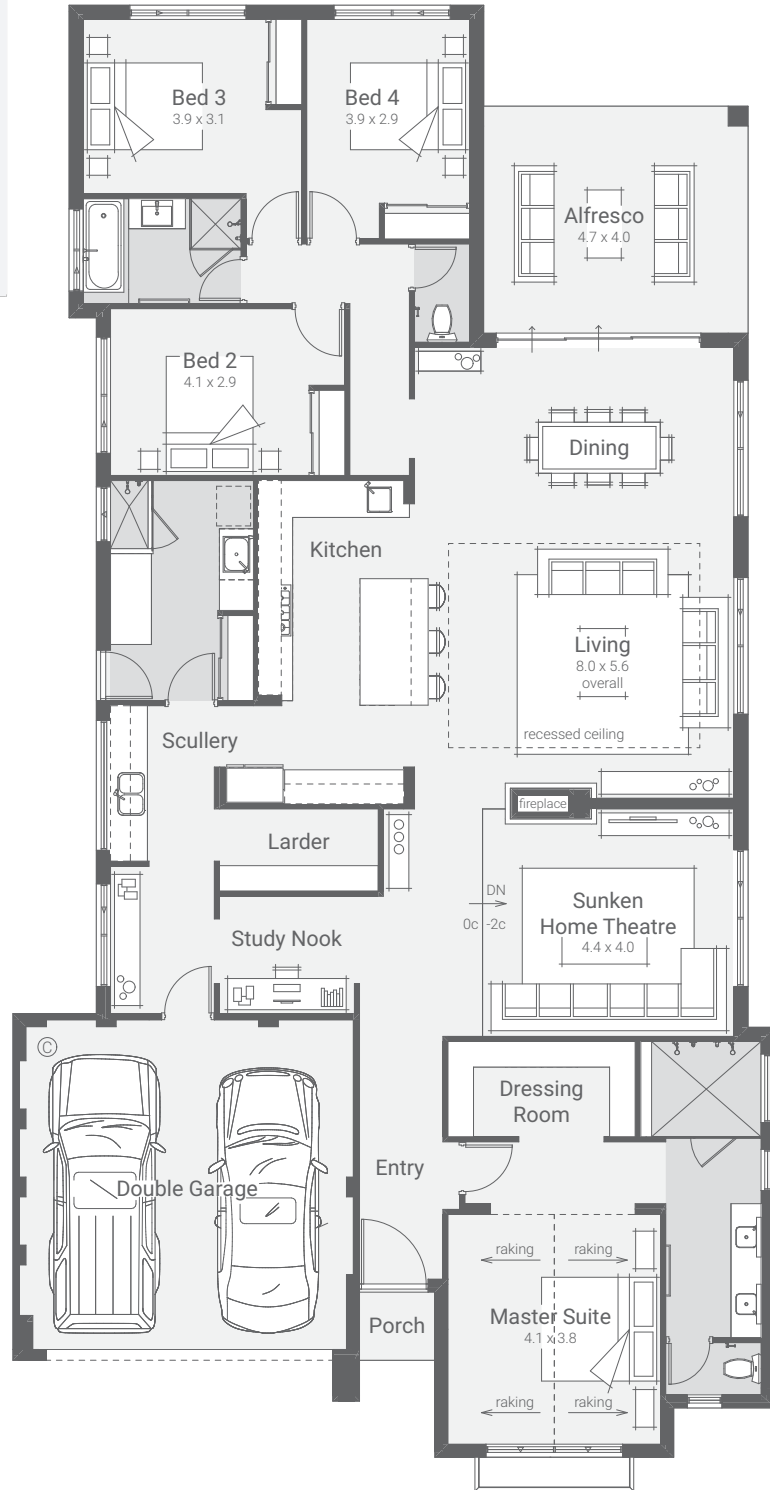

Amira

DISPLAY

 4
  2
  15m suggested lot width

Ground Floor	232.82 m
Garage	35.67 m
Alfresco	18.64 m
Porch	1.60 m
Total	288.73 m ²

Speak to a New Homes Consultant *today*