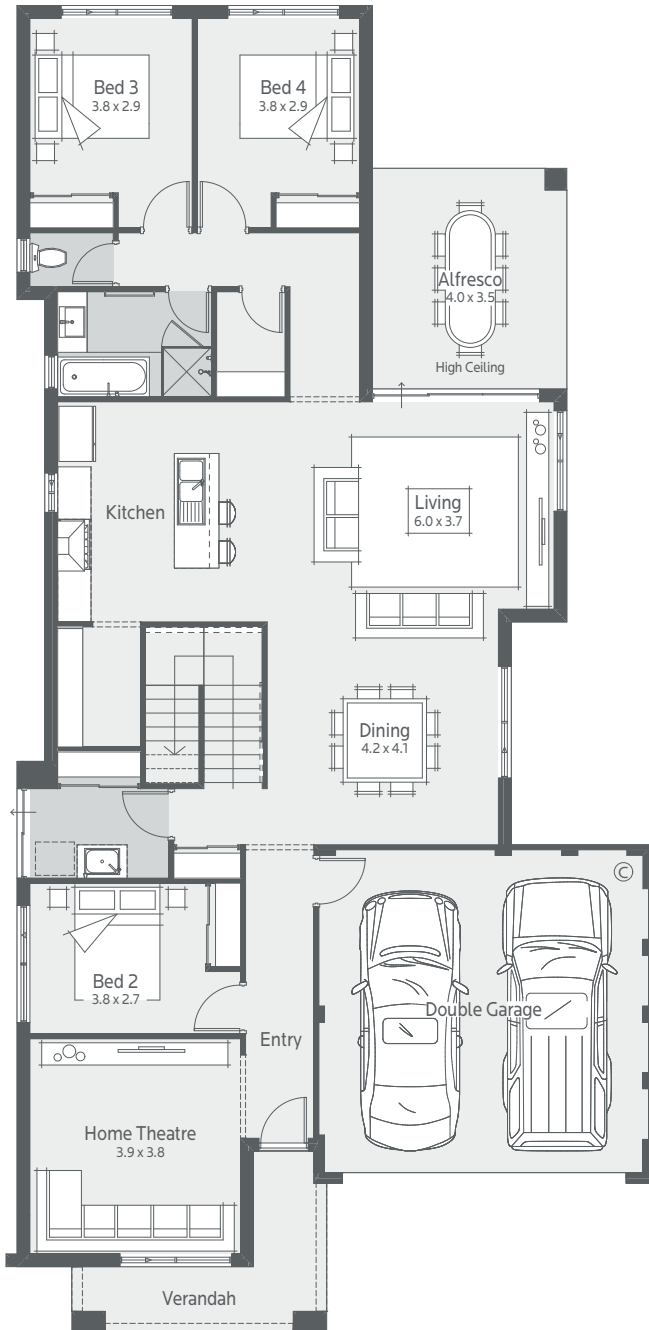

# Lennox

 4
  2
  12.5m suggested lot width

Ground floor	156.14
First floor	68.94
Garage	35.42
Alfresco	13.90
Verrandah	8.16
<b>TOTAL</b>	<b>282.56m<sup>2</sup></b>

Ground Floor

First Floor

Speak to a New Homes Consultant *today*