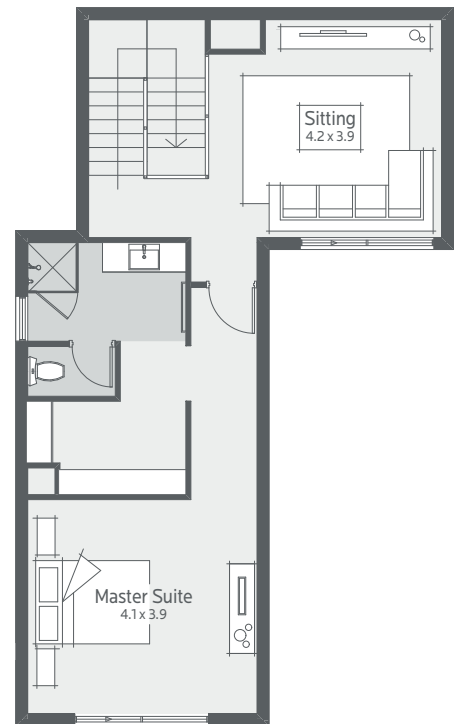

# Lennox

 4
  2
  12.5m suggested lot width

Ground floor	156.14
First floor	68.94
Garage	35.42
Alfresco	13.90
Verrandah	8.16
<b>TOTAL</b>	<b>282.56m<sup>2</sup></b>

Ground Floor

First Floor

Speak to a New Homes Consultant *today*